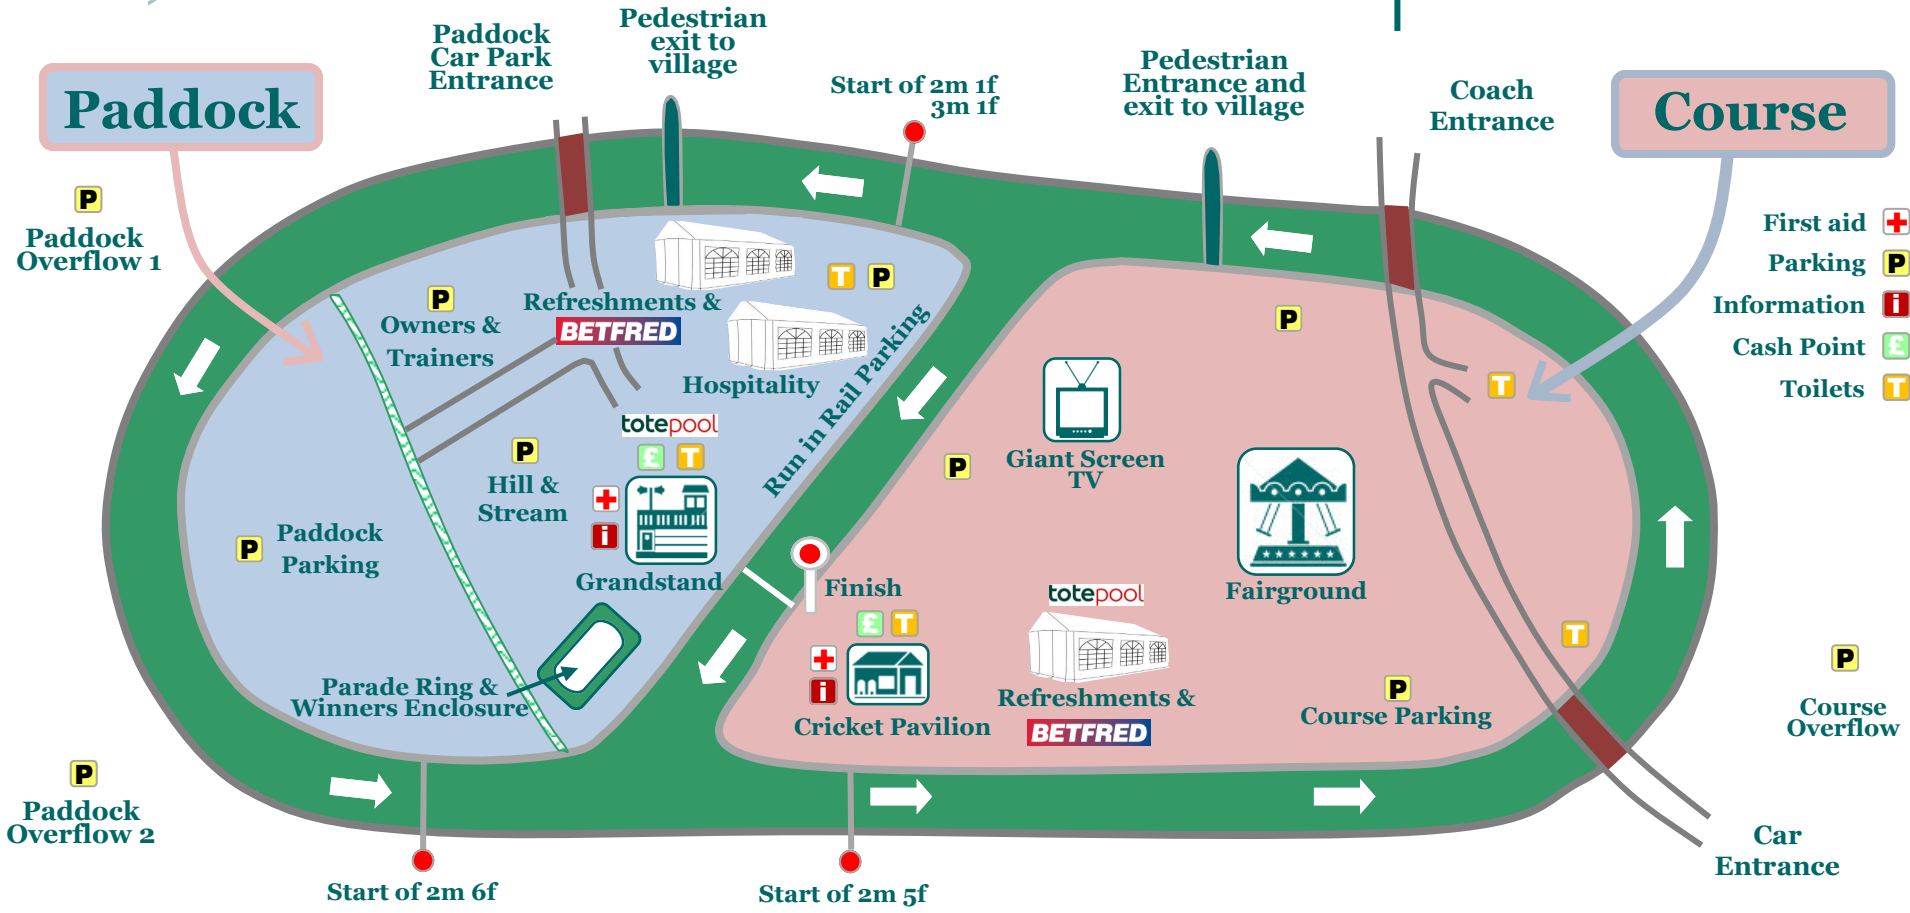

Cartmel Village

Paddock

Course

- First aid 
- Parking 
- Information 
- Cash Point 
- Toilets 

 Paddock Overflow 1

 Paddock Overflow 2

 Course Overflow

Start of 2m 6f

Start of 2m 5f

Start of 2m 1f
3m 1f

Car Entrance

Coach Entrance

Pedestrian Entrance and exit to village

Pedestrian exit to village

Paddock Car Park Entrance